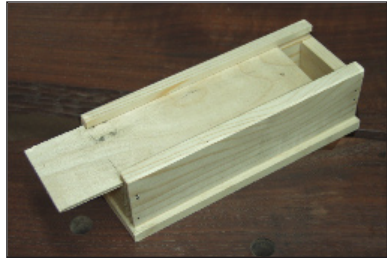

# Fine Woodworking

Kid's Woodworking Project:  
A Small Box  
*by Doug Stowe*

## CUTLIST

Piece	Quantity	Material	Size
Top	1	Baltic Birch ply	1/8 x 2-11/16 x 10
Sides & ends	1	White Pine	1/2 x 2-1/4 x 24
Bottom	1	White Pine	1/2 x 3-1/2 x 10
Stop	1	Birch dowel	1/8 in. dia. x 1 in.