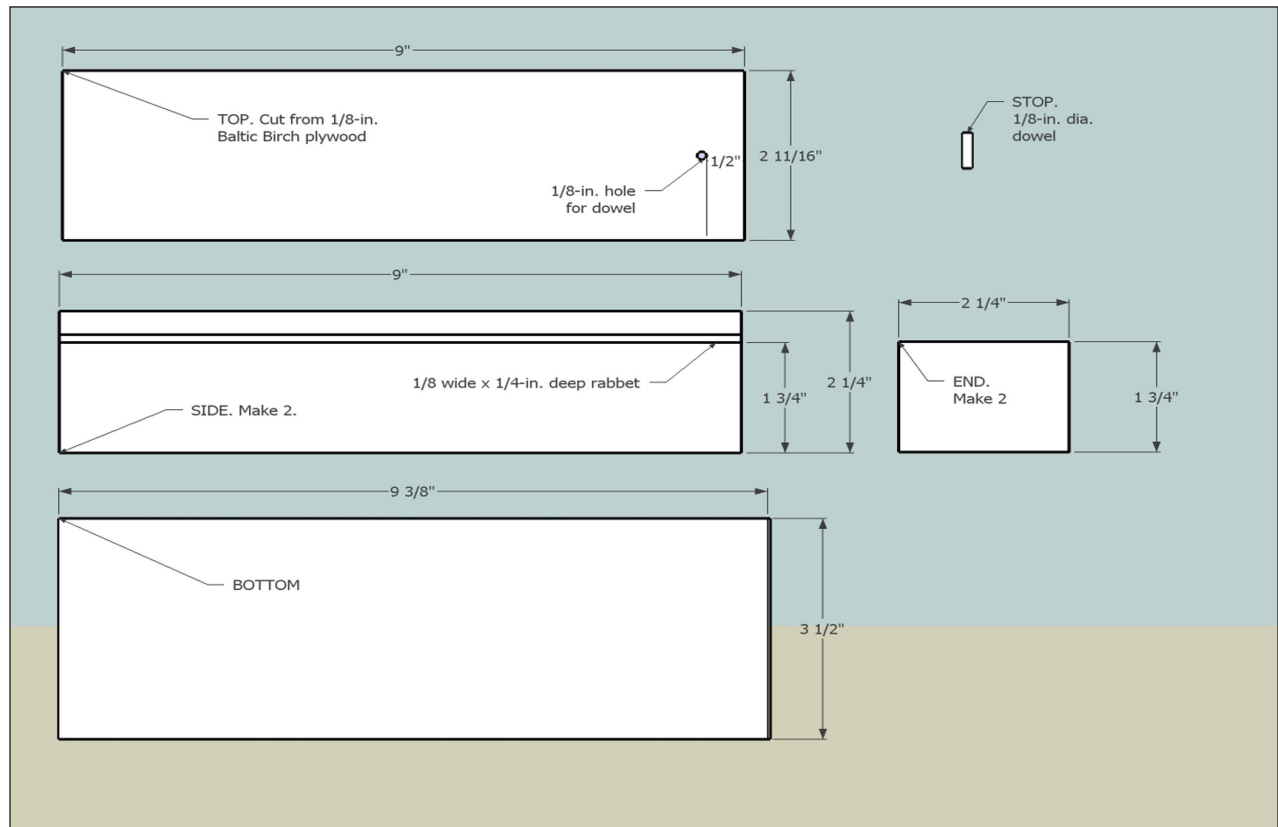

# Fine Woodworking

Kid's Woodworking Project:  
A Small Box  
*by Doug Stowe*

## CUTLIST

Piece	Quantity	Material	Size
Top	1	Baltic Birch ply	1/8 x 2-11/16 x 10
Sides & ends	1	White Pine	1/2 x 2-1/4 x 24
Bottom	1	White Pine	1/2 x 3-1/2 x 10
Stop	1	Birch dowel	1/8 in. dia. x 1 in.